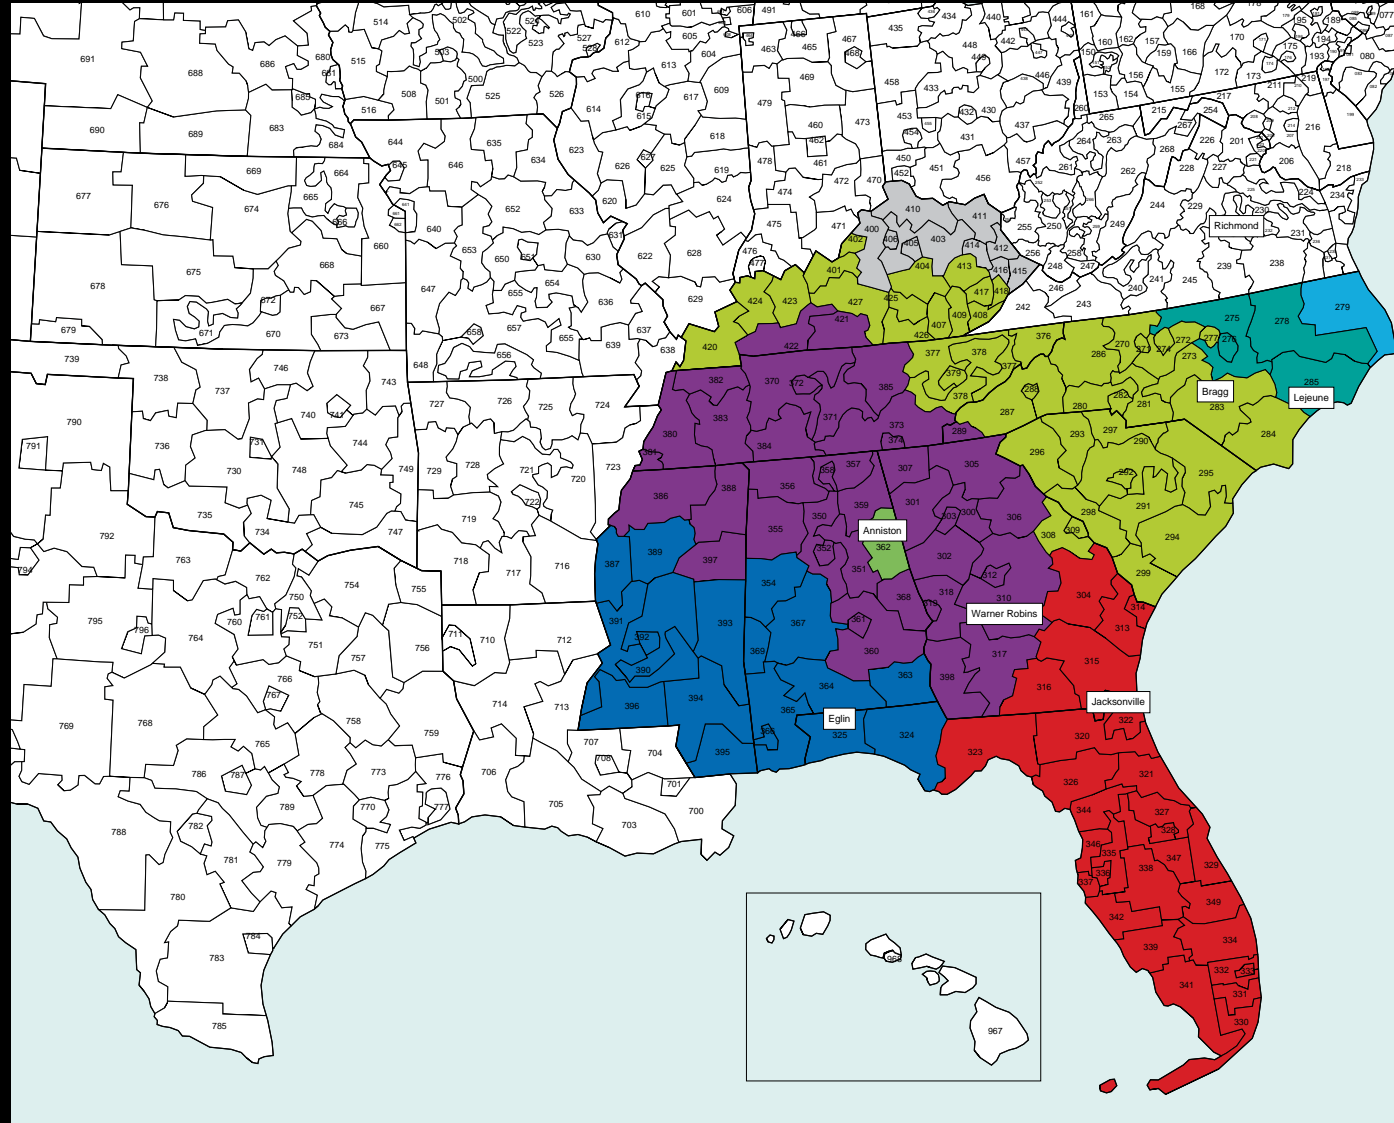

Southeast Region Zip Code Mapping

Sites

	Susquehanna		Norfolk		Bragg		Jacksonville		Red River
	Meade		Richmond		Warner Robins		Eglin		Riley
	Letterkenny		Columbus		Lejeune		Anniston		