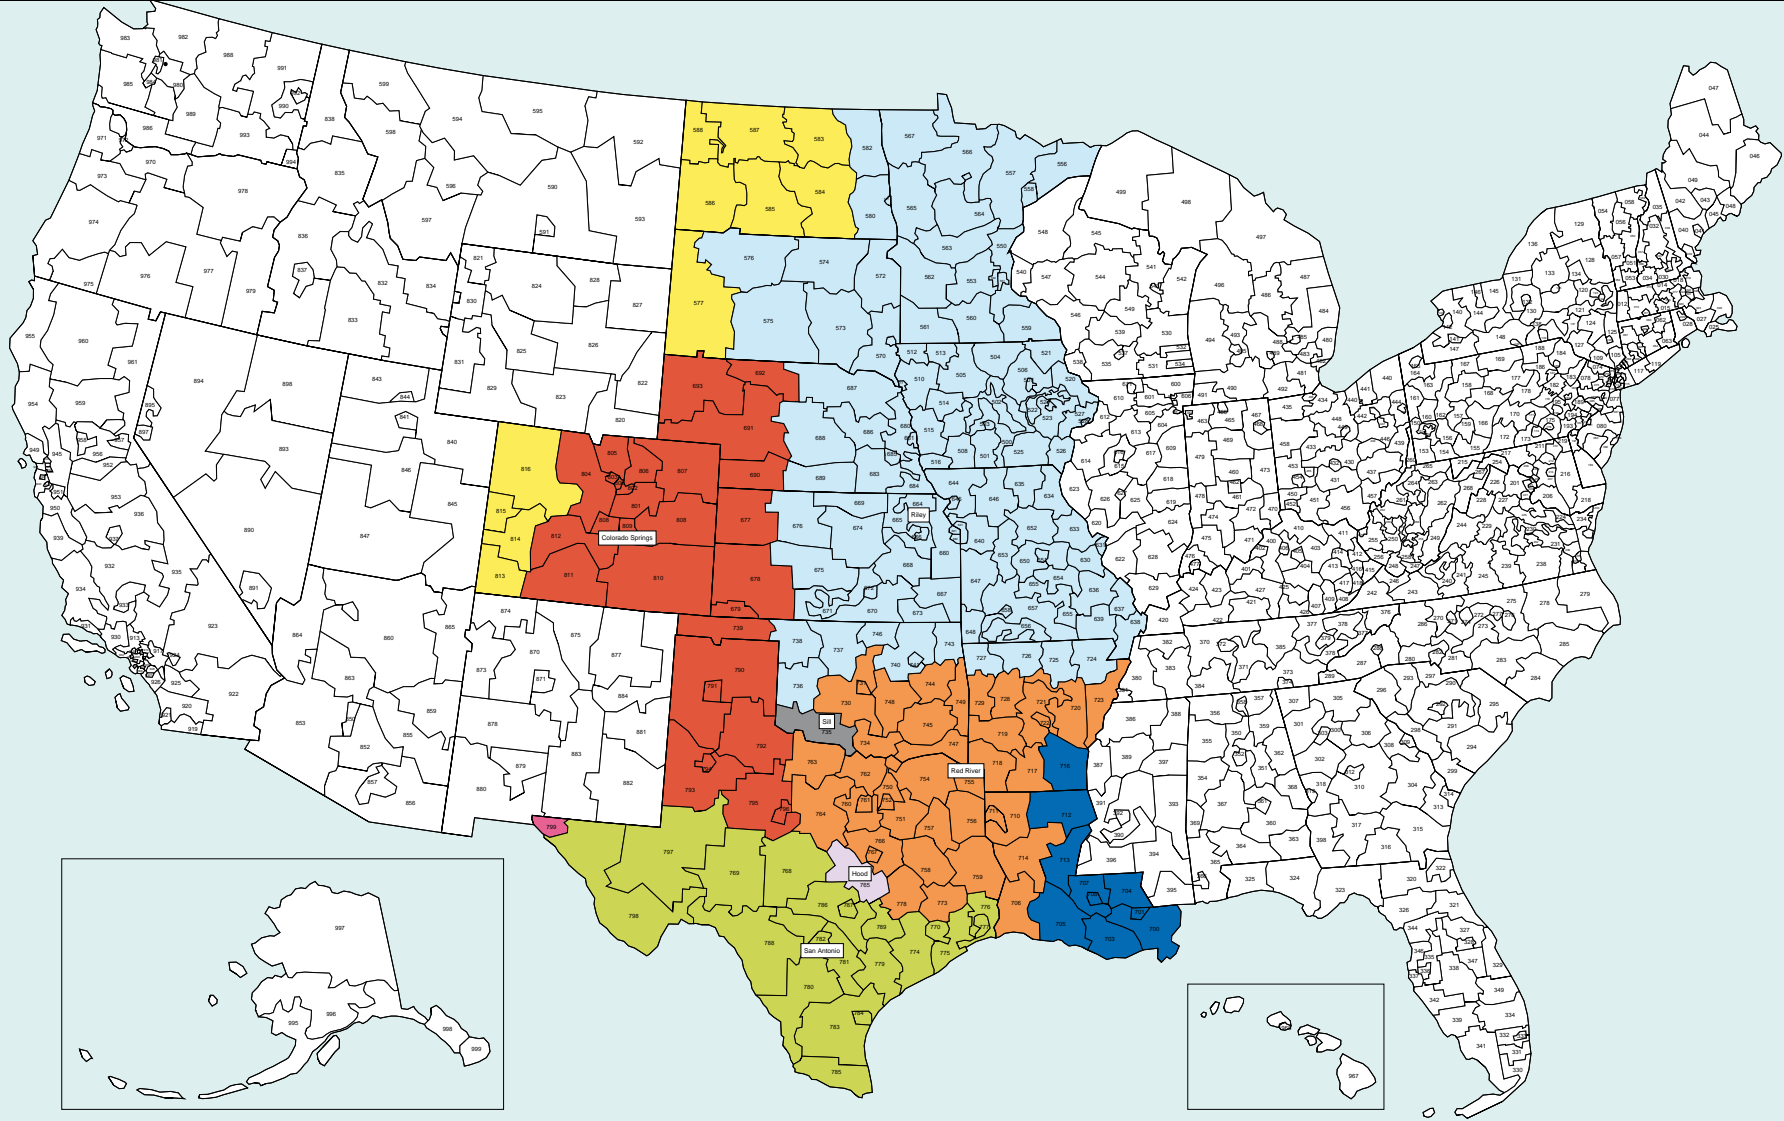

# Mid America Region Zip Code Mapping

## Sites

 Red River	 Colorado Springs	 Pendleton	 Tucson	 Sill
 Riley	 San Antonio	 Anchorage	 Sierra	 San Joaquin
 Hill	 Hood	 Barstow	 San Diego	 Eglin